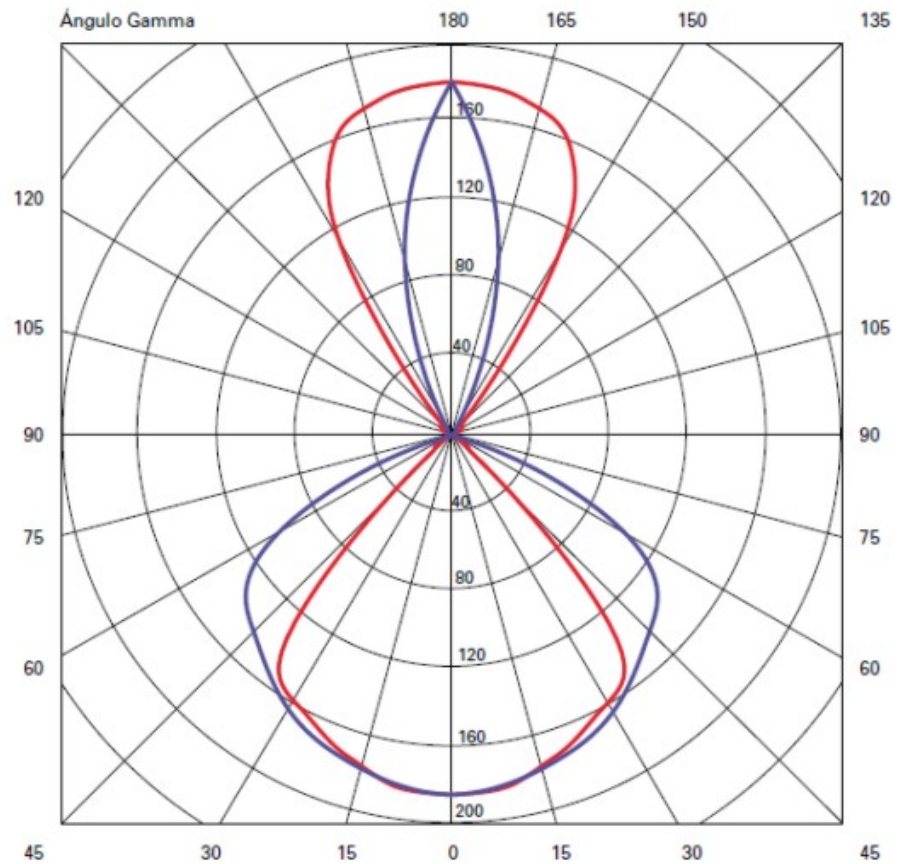

CARTELLO STANDARD SURFACE

D93122

PROJECT	
TYPE	
SPECIFIER	
QUANTITY	
DATE	

D