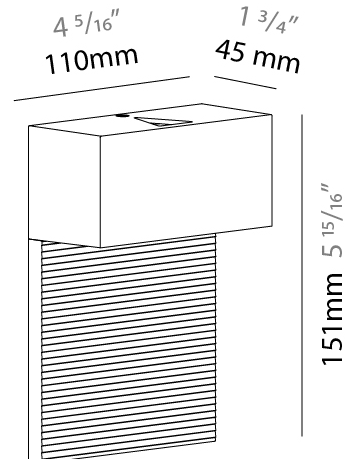

PROJECT	
TYPE	
SPECIFIER	
QUANTITY	
DATE	

CARTELLO STANDARD SURFACE

D93039

base number

1. To build a product code in our configurator select the specify button on the base model # product page
2. To build a manual product code on this datasheet choose from the options listed below in blue font and add the suffix to the base model #

GENERAL

Series: Cartello
Subseries: Cartello Standard
Brand: Milan
Division: Design
Mounting Type: Surface
Mounting Location: Wall
Subcategory: Up/Down Light

PHYSICAL

Shape: Rectangle
Length (mm): 110
Length (in): 4 ⁵/₁₆
Height (mm): 151
Height (in): 5 ¹⁵/₁₆
Extension (mm): 45
Extension (in): 1 ³/₄
Light Distribution: Direct / Indirect
Weight (kg): 0.41
Weight (lbs): 0.9
Fixture Finish: Metallic Gray
Fixture Material: Aluminum

ELECTRICAL

Number of Lamps: 1
Lamp Type: LED Retrofit
Lamp Shape: T4
Bulb Included: Bulb Not Included
Total Output Wattage (W): 3
Max. Wattage Per Lamp (W): 3
Lamp Base: G9
Input Voltage (V): 120

LED

OPTICAL

RATINGS AND CERTIFICATIONS

Certified By: CSA Certified to UL and CSA Standards
IP rating: IP20